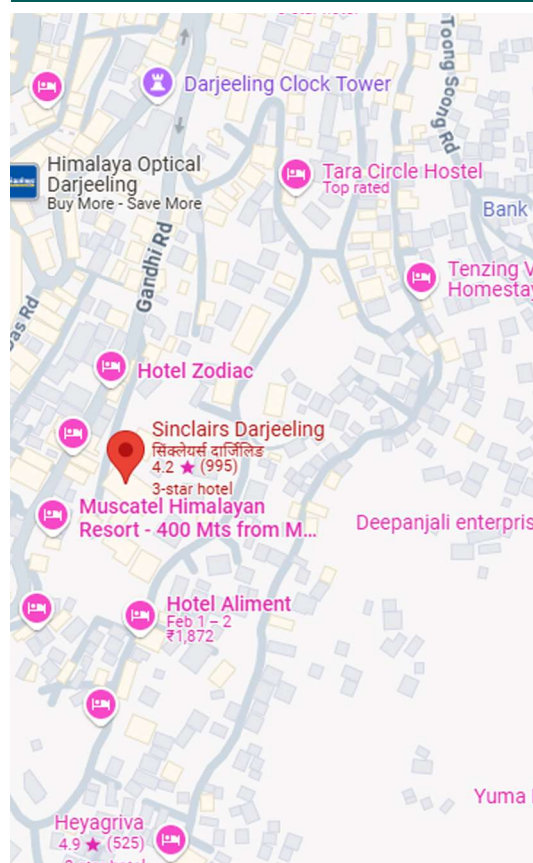

Dining

The Kanchenjunga overlooks a beautiful miniature garden and serves delicious local, Indian and Continental cuisine customized to your preferences.

The Dorjee Lounge is a colonial style bar with an unhindered view of the Himalayan mountain range.

Mount View Café serves freshly prepared snacks and hot Darjeeling tea. The place affords a great view of the Kanchenjunga mountains.