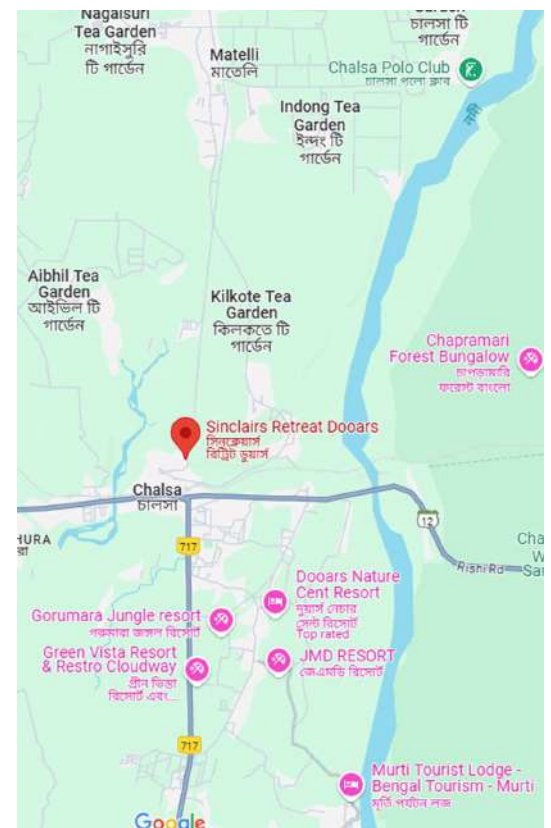

Dining cum Bar

The Palm Terrace offers a variety of multi cuisine options for breakfast, lunch and dinner. Choose from Indian, Chinese, Continental and regional favourites.

The Bar offers a selection of alcoholic, non-alcoholic beverages and cocktails.